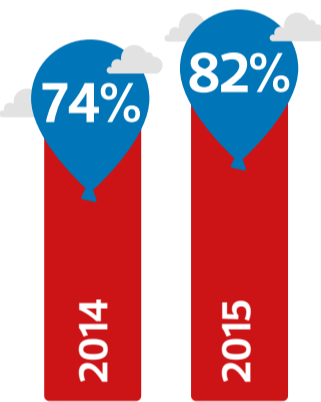

82% of enterprises said that they had a hybrid cloud strategy, up from 74% in 2014.

69% of executives believe that the **hybrid cloud** should be one of the biggest areas of focus for their company in 2015.